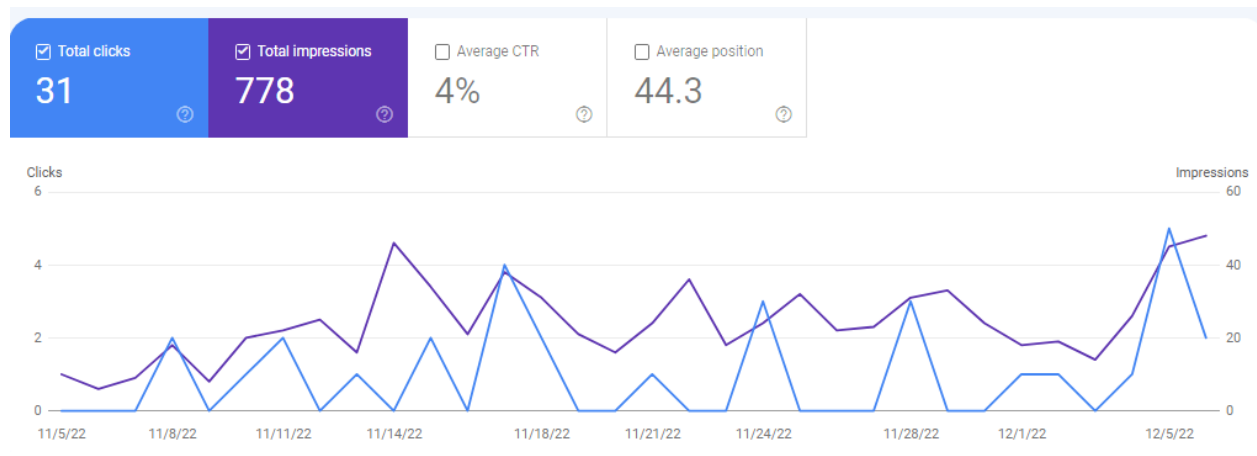

Hanwha
Techwin

<https://hanwhasecurity.ae/>

SEO REPORT
(Nov 5/22 – Dec 5/22)

SEO REPORT

SEARCH CONSOLE REPORT

Impressions: The number of times any URL from your site appeared in search results viewed by a user, not including paid Google Ads search impressions.

‘There are **778** times user saw a link to your site through search result.’
Average CTR is the average percentage of impression that resulted in a click.

GOOGLE ANALYTICS REPORT

Users are the number of new and returning people who visit your site from November 5 to December 5. There are total **100** users for the requested time period.

Active Users

User activity over time

Active users are users that you can identify (by an id, email or username) who interact with your business during daily, weekly and monthly.

TRAFFIC ACQUISITION

Users ▾ by Country