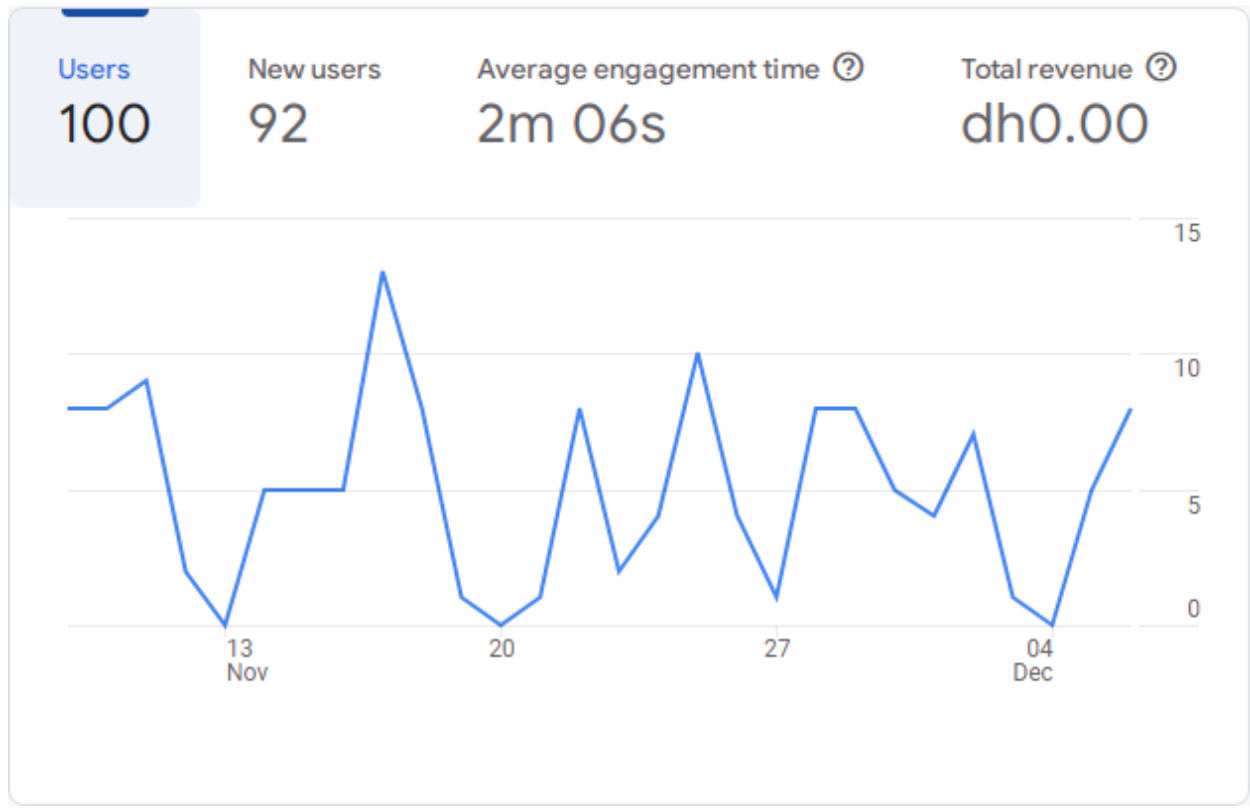

Hanwha
Techwin

<https://hanwhasecurity.ae/>

SEO REPORT
(Nov 5/22 – Dec 5/22)

SEO REPORT

SEARCH CONSOLE REPORT

Impressions: The number of times any URL from your site appeared in search results viewed by a user, not including paid Google Ads search impressions.

‘There are **778** times user saw a link to your site through search result.’
Average CTR is the average percentage of impression that resulted in a click.

GOOGLE ANALYTICS REPORT

Users are the number of new and returning people who visit your site from November 5 to December 5. There are total **100** users for the requested time period.

Active Users

User activity over time

Active users are users that you can identify (by an id, email or username) who interact with your business during daily, weekly and monthly.

TRAFFIC ACQUISITION

Users ▾ by Country