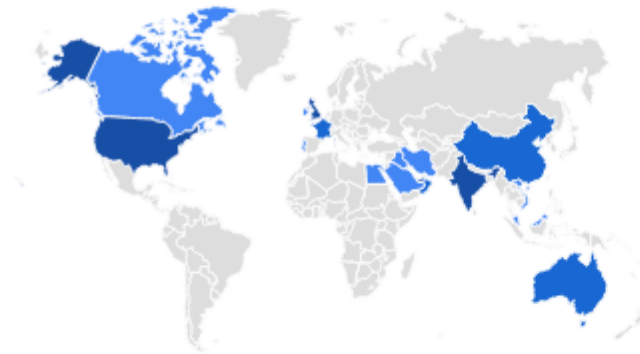

Active Users

User activity over time

Active users are users that you can identify (by an id, email or username) who interact with your business during daily, weekly and monthly.

TRAFFIC ACQUISITION

Users ▾ by Country