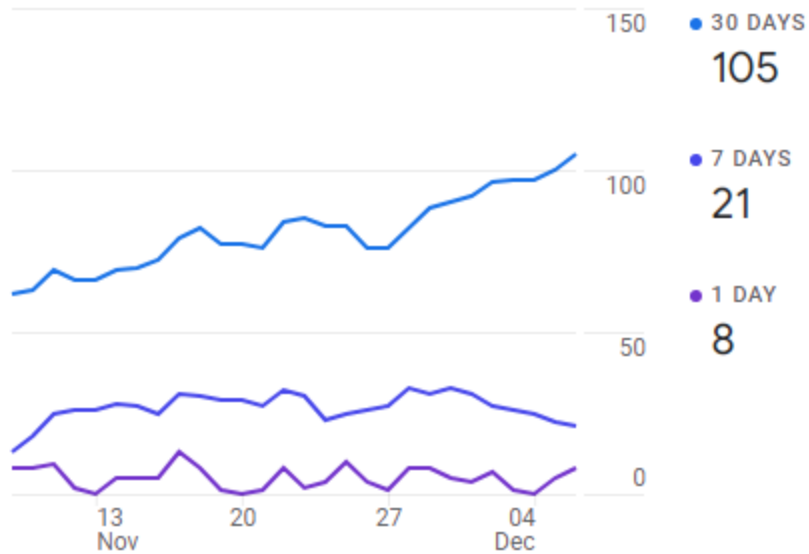

Hanwha
Techwin

<https://hanwhasecurity.ae/>

SEO REPORT
(Nov 5/22 – Dec 5/22)

SEO REPORT

SEARCH CONSOLE REPORT

Impressions: The number of times any URL from your site appeared in search results viewed by a user, not including paid Google Ads search impressions.

‘There are **778** times user saw a link to your site through search result.’
Average CTR is the average percentage of impression that resulted in a click.

GOOGLE ANALYTICS REPORT

Users are the number of new and returning people who visit your site from November 5 to December 5. There are total **100** users for the requested time period.

Active Users

User activity over time

Active users are users that you can identify (by an id, email or username) who interact with your business during daily, weekly and monthly.

TRAFFIC ACQUISITION

Users ▾ by Country