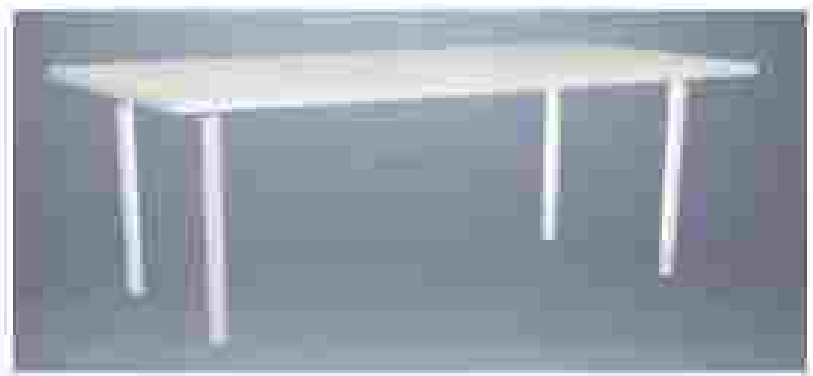

QAMAR PIE TABLE WITH GLASS TOP

BANQUET TABLE (RECT)  
180 x 75 x 75

BANQUET TABLE white cover (ROUND)  
Ø 110

TABLE - HAIRPIN

**TABLE – NIVA**

NIVA MEETING TABLE RECT.

150 X 75 X 75H.  
40 PC

MEETING TABLE BLACK