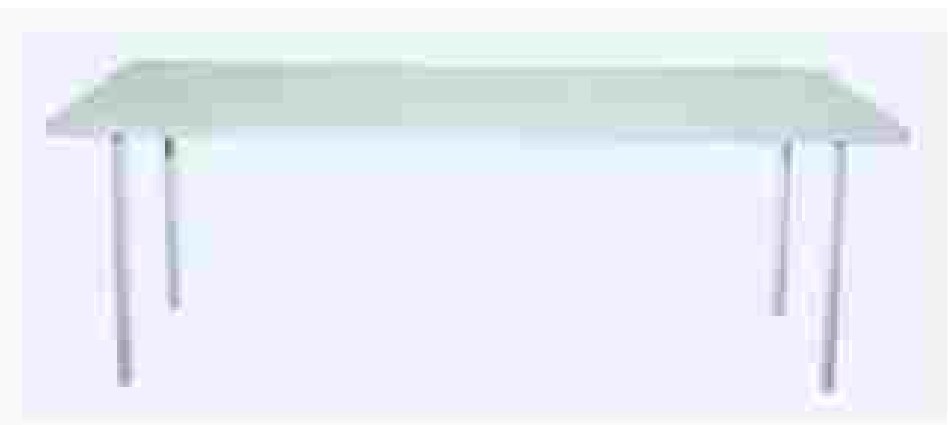

NIVA MEETING TABLE-LARGE

340 X 100 X 75H
20 PC