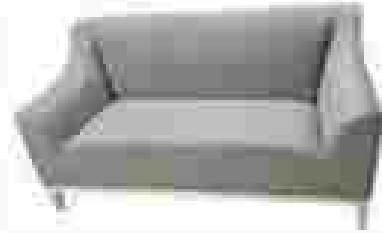

NIARA CAFÉ TABLE

SOFA BUCKET BEIGE

BUSH GREY SOFA

ROYAL CHAIR

WOODEN GARDEN BENCH WITH BACKREST

WOODEN GARDEN BENCH

SOFA

VIP - SOFA

VIP SOFA

**BUCKET SOFA**

VIP SOFA

78 x 80 x 90H

MAX QUANTITY-290 PC

VIP TWO SEATER SOFA

133 x 80 x 90H

MAX QUANTITY-20 PC

VIP THREE SEATER SOFA

175 x 80 x 90H

MAX QUANTITY-20 PC

VIP SOFA SINGLE SEATER BLACK

MAX QUANTITY-18 PC

VIP TWO SEATER SOFA BLACK

MAX QUANTITY-1 PC

BUCKET SOFA  
MAX QUANTITY-100 PC