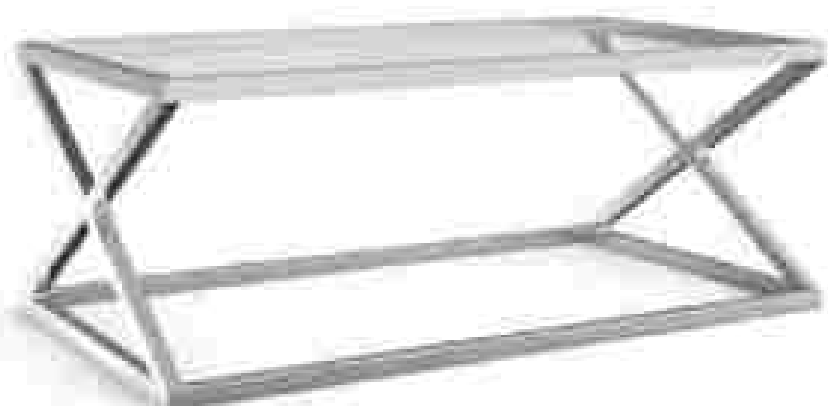

BRIDAL SOFA

WIRE COFFEE TABLE BLACK

DIA-70, 45H  
10 PC

WIRE COFFEE TABLE WHITE

DIA-70, 45H  
10 PC

WIRE SQUARE COFFEE TABLE

55 x 55 x 45H  
WHITE SPC

WIRE SQUARE COFFEE TABLE

55 x 55 x 45H  
BLACK SPC

NEWPORT COFFEE TABLE

SPC  
120 x 90 x 45H

GLADON COFFEE TABLE WHITE

10 PC  
DIA-40, 55H

GLADON COFFEE TABLE BLACK

10 PC  
DIA-40, 55H

TULIP COFFEE TABLE