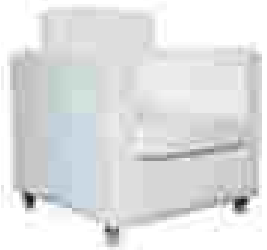

NIARA CAFÉ TABLE

SOFA BUCKET BEIGE

BUSH GREY SOFA

ROYAL CHAIR

WOODEN GARDEN BENCH WITH BACKREST

WOODEN GARDEN BENCH

SOFA

VIP - SOFA