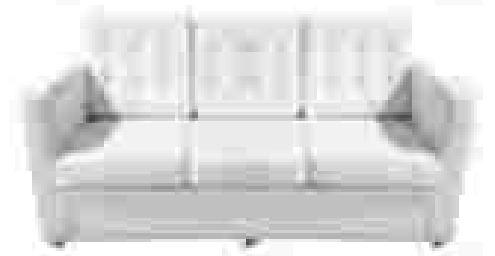

NIARA CAFÉ TABLE

SOFA BUCKET BEIGE

BUSH GREY SOFA

ROYAL CHAIR

WOODEN GARDEN BENCH WITH BACKREST

WOODEN GARDEN BENCH

SOFA

VIP - SOFA

VIP SOFA

**BUCKET SOFA**

VIP SOFA

78 x 80 x 90H

MAX QUANTITY-290 PC

VIP TWO SEATER SOFA

133 x 80 x 90H

MAX QUANTITY-20 PC