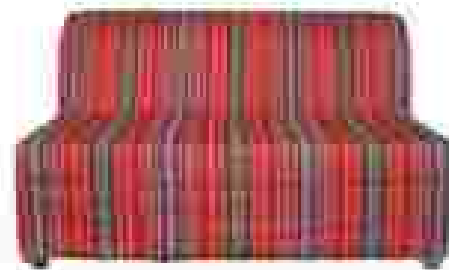

VIP THREE SEATER SOFA

175 x 80 x 90H

MAX QUANTITY-20 PC

VIP SOFA SINGLE SEATER BLACK

MAX QUANTITY-18 PC

VIP TWO SEATER SOFA BLACK

MAX QUANTITY-1 PC

BUCKET SOFA  
MAX QUANTITY-100 PC

BUCKET SOFA BEIGE  
MAX QUANTITY-30 PC

BASIC GREY SOFA

EXECUTIVE SOFA  
White-11

EXECUTIVE SOFA 3 SEATER  
White-3  
175 x 75 x 75H

CORBUSIER SOFA 2 SEATER  
White-2

CORBUSIER SOFA 1 SEATER  
White-3

# MARIA COLLECTION

MARY SOFA 3 SEATER  
20 pc  
180cm x 83cm x 80cm

MARY SOFA 2 SEATER  
18 pc  
130cm x 83cm x 80cm

MARY SOFA 1 SEATER  
20 pc  
86cm x 83cm x 80cm

**BEIGE-NOVA  
SOFA**

KOSHA-NOVA BEIGE SOFA  
3 PC