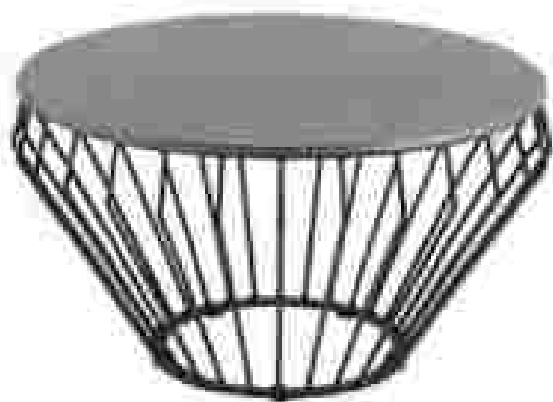

EXHIBITION ESSENSTIALS

DECORE

CHANDELIER

LIGHTING

MAJLISH - SOFA&TENT

CATEGORY

OSLO CHAIR COLLECTION

WIRECHAIR COLLECTION

ELZIA DIOR GOLD CHAIR

MADISON COLLECTION

NIARA CHAIR

VINTAGE CHAIR

WHITE KIDS CHAIR

NEW

WIRE COFFEE TABLE COLLECTION

WIRE SQUARE COFFEE TABLE

NIARA CAFÉ TABLE

SOFA BUCKET BEIGE

BUSH GREY SOFA

ROYAL CHAIR

WOODEN GARDEN BENCH WITH BACKREST

WOODEN GARDEN BENCH

SOFA

VIP - SOFA