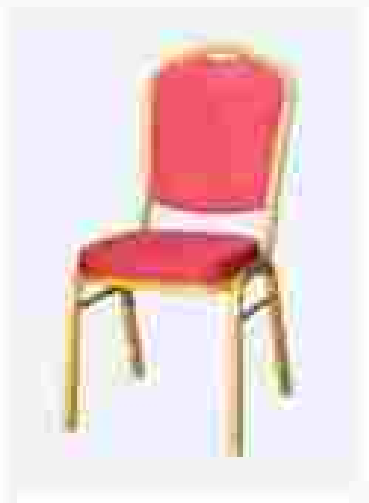

350 PC

WHITE DIOR

200 PC

DIOR WOODEN NET

200

CROSS BACK CHAIR

25

SAVOY CHAIR  
210