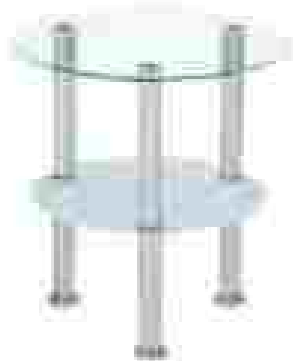

BRIDAL SOFA

WIRE COFFEE TABLE BLACK

DIA-70, 45H  
10 PC

WIRE COFFEE TABLE WHITE

DIA-70, 45H  
10 PC

WIRE SQUARE COFFEE TABLE

55 x 55 x 45H  
WHITE SPC

WIRE SQUARE COFFEE TABLE

50 PC  
DIA-60, 45H

GIPSON COFFEE TABLE- WHITE TOP

10 PC  
100 x 60 x 45H

GIPSON COFFEE TABLE- GLASS TOP

25 PC  
100 x 60 x 45H

MARINA COFFEE TABLE

30 PC  
DIA-60, 45H

GIPSON COFFEE TABLE- WHITE TOP

11 PC  
80 x 60 x 45H

GIPSON COFFEE TABLE- WHITE TOP

18 PC  
60 x 60 x 45H

MELODINA COFFEE TABLE  
DIA-50 45H  
3 PC

MEDLY COFFEE TABLE  
DIA-50 45H  
3 PC

SQUARE COFFEE TABLE  
50 x 50 x 45H  
3 PC

ALPHA ROUND COFFEE TABLE  
DIA-50 45H  
10 PC