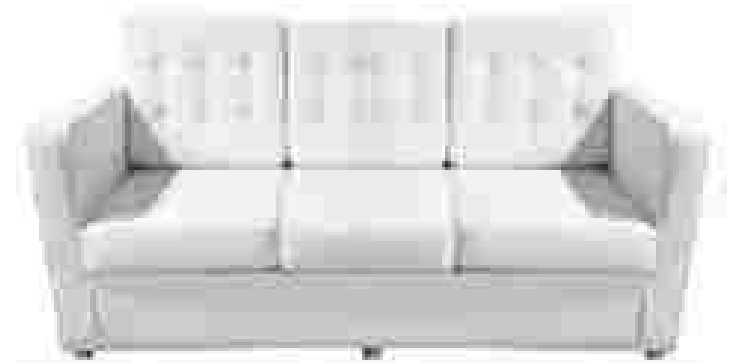

NIARA CAFÉ TABLE

SOFA BUCKET BEIGE

BUSH GREY SOFA

ROYAL CHAIR

WOODEN GARDEN BENCH WITH BACKREST

WOODEN GARDEN BENCH

SOFA

VIP - SOFA

VIP SOFA

**BUCKET SOFA**

VIP SOFA

78 x 80 x 90H

MAX QUANTITY-290 PC

VIP TWO SEATER SOFA

133 x 80 x 90H

MAX QUANTITY-20 PC